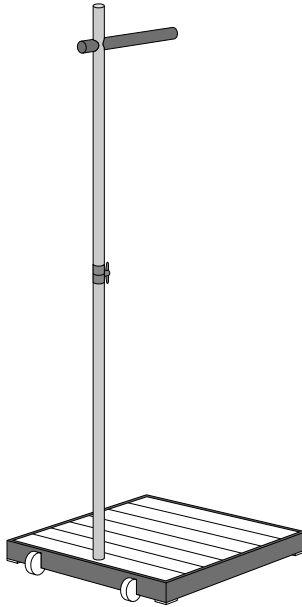

CASCADE

OUTDOOR SHOWER MADE OF
HOT GALVANIZED TUBES AND
BASE, BLACK NYLON SHOWER-
HEAD AND WOODEN PLANKS
AT THE BASE.

25 KG
70 x 70 x 215 CM